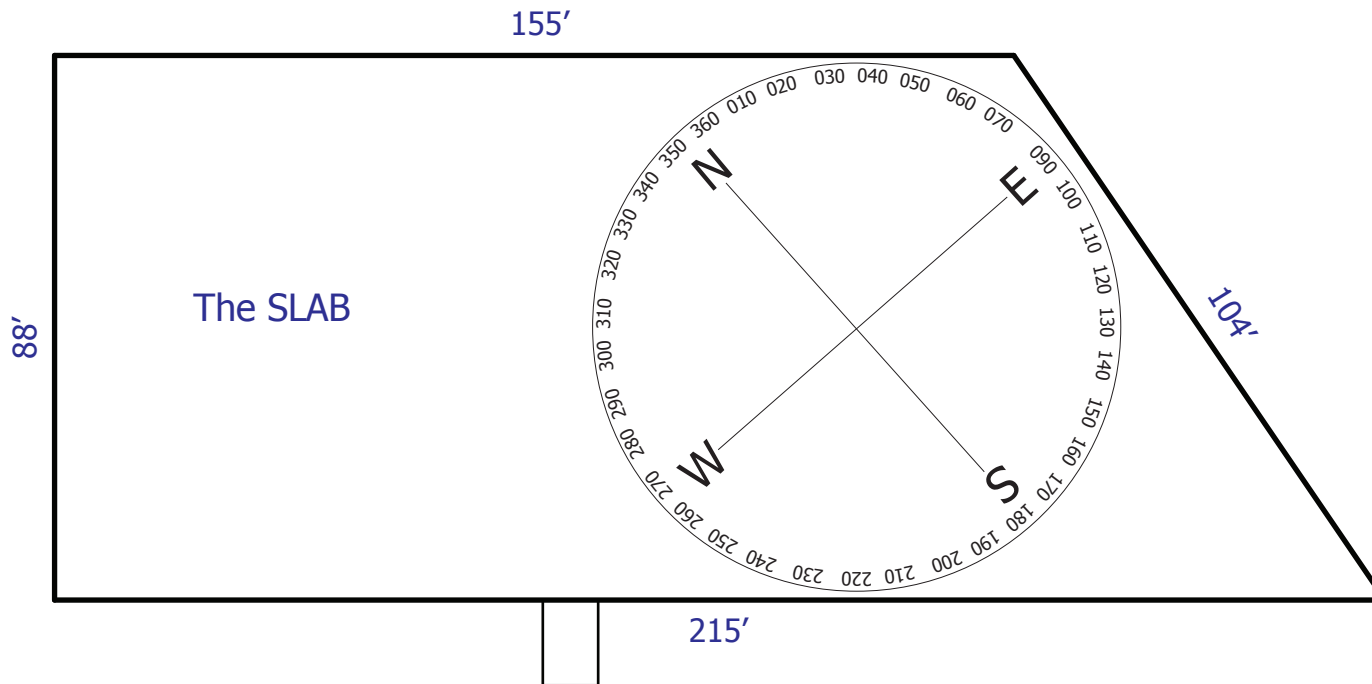

90 WINDWARD WAY
SAN RAFAEL, CA
94901

(415) 448-2000 PHONE
(415) 448-2046 FAX
WWW.KERNER.COM

Slab Features:

Outdoor Shooting Area:

- * 13,000 Sqft Concrete Slab
- * 400 Amps, 3 Phase Power

Also Available

- * Production Offices
- * Dark Room
- * Conference Room
- * Wireless Access