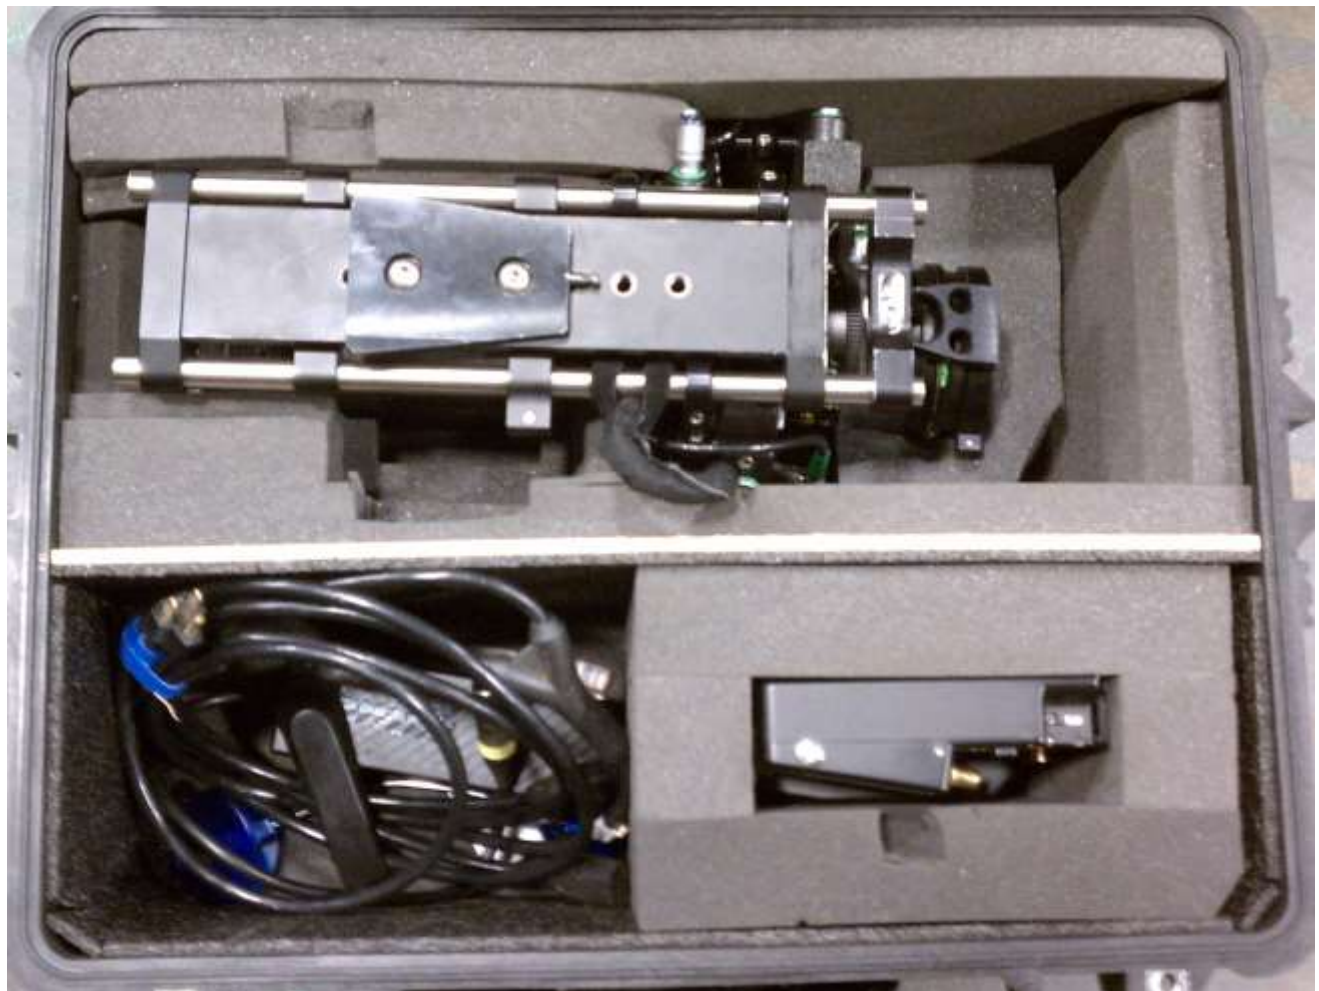

Case / Unit	Mfg	Model #	Description (Case dims in inches, weights in lbs)	Serial
1.00	SKB	3I-1813-7B	Mirror case 18x13x7 (15Lbs)	
1.01	Kerner	BS125	125mm Beamsplitter mirror	
1.02	Kerner		Mirror Front Cover	
1.03	Kerner		Mirror Rear Cover	
1.04			5/32 hex Tool	
1.05			Microfiber Wiper	

Case / Unit	Mfg	Model #	Description (Case dims in inches, weights in lbs)	Serial
2.00	Pelican	1620	L Camera Case 24x18x14 (52Lbs)	
2.01	Sony	HDSP1	Video camera Pair 2 L	100164
2.02	Fujinon	HAC18-7.6F	Video Lens Pair 2	415334
2.03	Kerner		Camera sled and supports Left	
2.04	Preston	DM2 Motor (4201)	Servo Motor – Focus L	3469
2.05	Preston	DM2 Motor (4201)	Servo Motor – Iris L	4155
2.06	Preston	DM2 Motor (4201)	Servo Motor - Zoom L	4343
2.07	Preston	4401	Lens Motor Cable harness (4401x3)	
2.08	Vfinity	ETS160810U	16V Camera Power supply 4Pin XLR	R00039500076
2.09			IEC Power cord	
2.10	Kerner		Cat5 splitter	
2.11	Panasonic	BT-LH80WP	Viewfinder Monitor	10BS0370

Case / Unit	Mfg	Model #	Description (Case dims in inches, weights in lbs)	Serial
3.00	Pelican	1620	R Camera Case 24x18x14 (52Lbs)	
3.01	Sony	HDCP1	Video camera Pair 2 R	100184
3.02	Fujinon	HAC18-7.6F	Video Lens Pair 2	4150301
3.03	Kerner		Camera sled and supports Right	
3.04	Preston	DM2 Motor (4201)	Servo Motor – Focus R	4230
3.05	Preston	DM2 Motor (4201)	Servo Motor – Iris R	3416
3.06	Preston	DM2 Motor (4201)	Servo Motor - Zoom R	4117
3.07	Preston	4401	Lens Motor Cable harness (4401x3)	
3.08	Transvideo	917TS0062	3D Monitor	10BS0370
3.09	Kerner		3M Camera Cable	